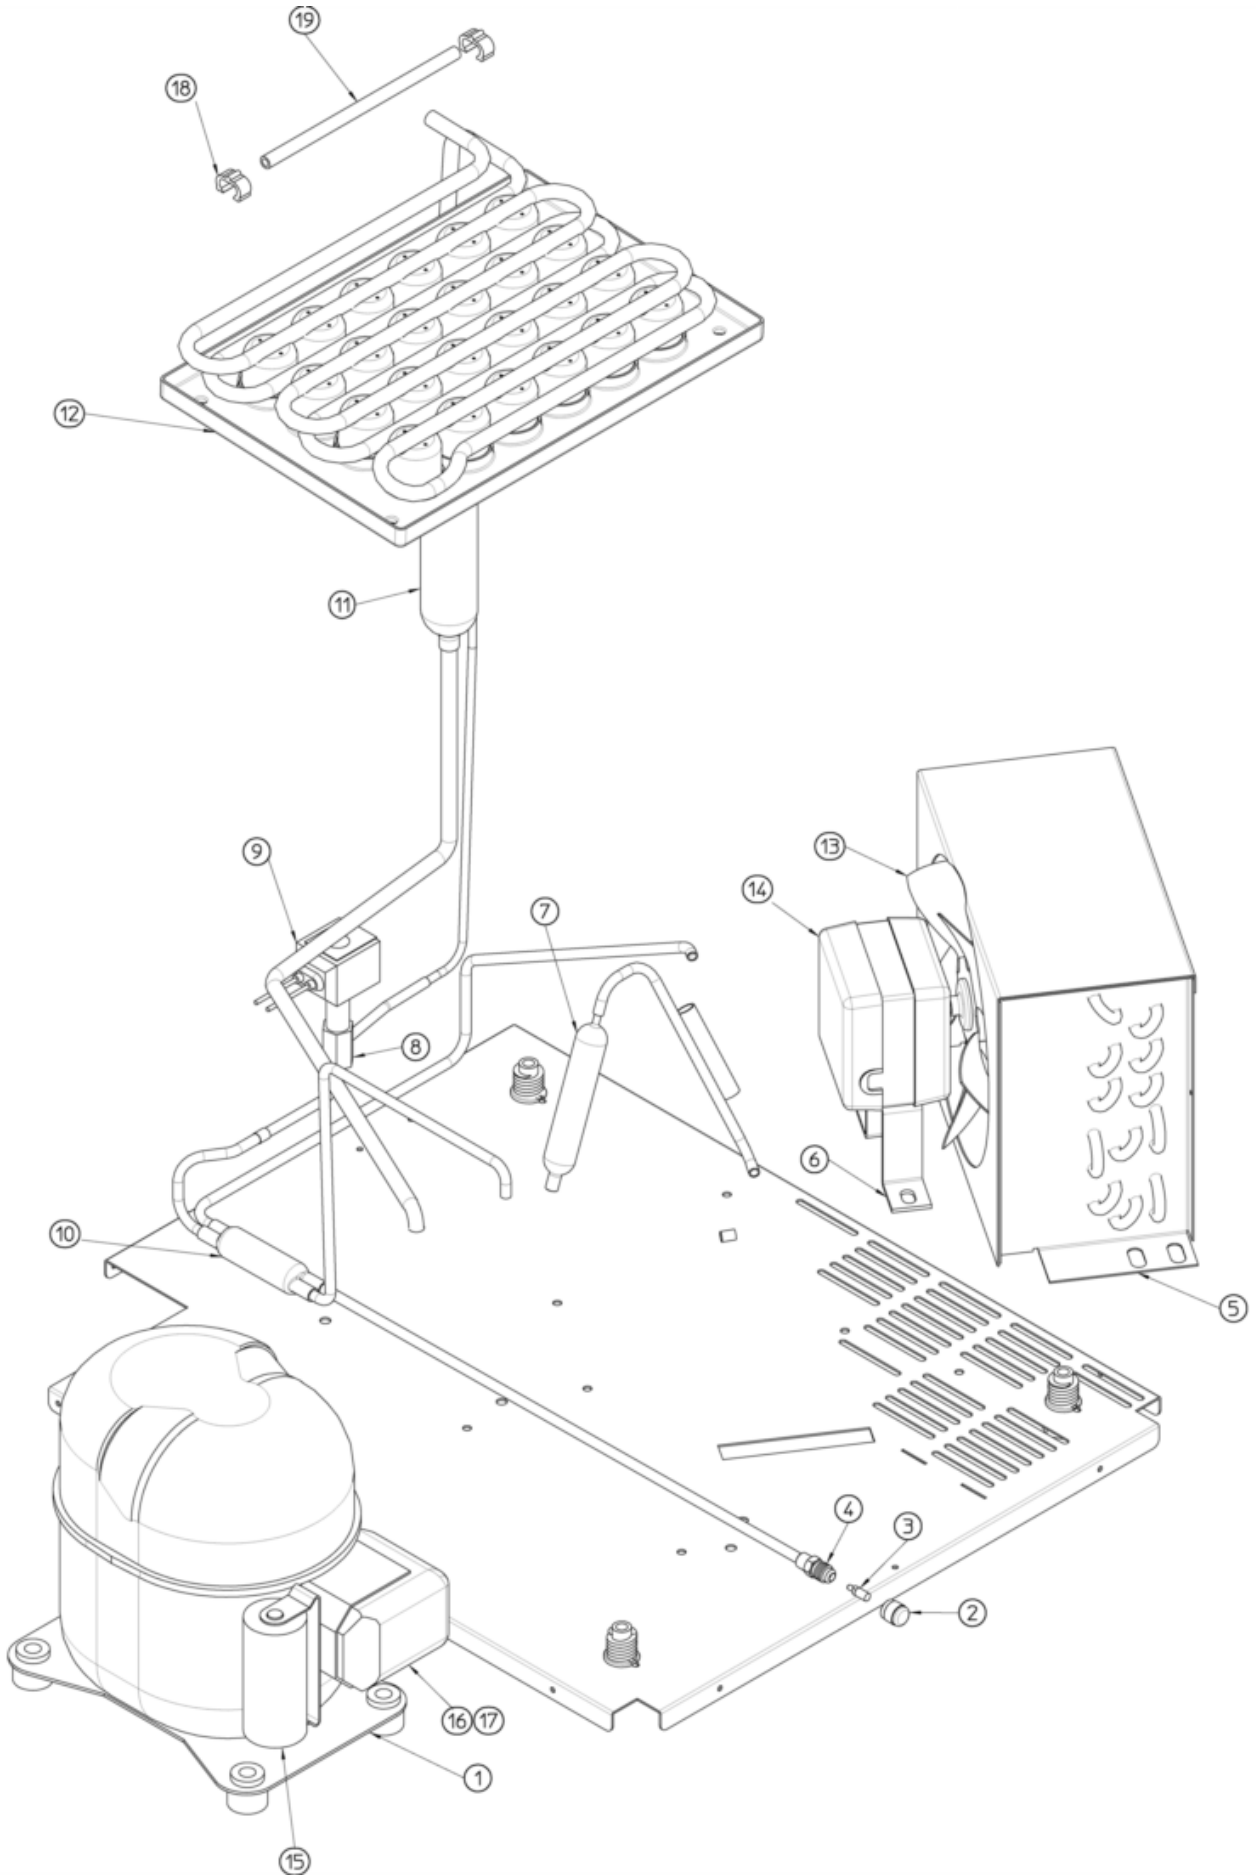

UCG 45

SPARE PARTS LIST

R134a version

**ICE-O-Matic
11100 East 45th Ave
Denver, Colorado 80239**

REV. 11/2020

- 1 UNIT PANELS
- 2 REFRIGERANT SYSTEM – AIR COOLED
- 3 REFRIGERANT SYSTEM – WATER COOLED5
- 4 WATER SYSTEM
- 5 CONTROL BOX

UNIT PANELS

Pos	Code	Description
2	SC704420 00	BASE
3	SC726035 00	LEFT SIDE PANEL
4	SC661070 00	PLASTIC PROTECTION
5	SC702705 00	WATER HOOK UP PANEL
6	SC702674 00	REAR PANEL
7	SC742033 04	EVAPORATOR COVER
8	SC726036 00	TOP PANEL ASSY
9	SC661252 01	FRONT TRIM
10	SC660388 0	CURTAIN BRACKET (RIGHT)
11	SC784457 06R	CURTAIN ASSY
12	SC732017 00	BULB HOLDER
13	SC726034 00	RIGHT SIDE PANEL
14	SC660286 00	BUSHING
15	SC661220 02	GRAY DOOR RAL 7075
16	SC726042 00	FRONT PANEL-AIR COOLED VERSION
16	SC726042 01	FRONT PANEL-WATER COOLED VERSION
17	SC660804 03	AIR FILTER SEAT
18	SC651774 00	LABEL
19	SC650382 01	LEG
20	SC460047 00	SPRING
21	SC660741 00	PLASTIC PLUG
22	SC660388 01	CURTAIN BRACKET (LEFT)
23	SC660805 04	AIR FILTER
24	SC661092 07	PLASTIC HOUSING
25	SC661092 07	PLASTIC COVER

REFRIGERANT SYSTEM – AIR COOLED

REFRIGERANT SYSTEM – AIR COOLED

Pos	Code	Description
1	SC670097 08	COMPRESSOR
2	SC650106 00	CAP
3	SC670012 00	VALVE CORE
4	SC650109 00	VALVE BODY
5	SC620544 00	CONDENSER, AIR
6	SC620419 61	BRACKET, MOTOR - USE SC620419 69
7	SC630003 05	DRIER
8	SC620306 22	HOT GAS VALVE BODY
9	SC620306 48	HOT GAS VALVE COIL
10	SC630137 00	FILTER
11	SC784444 34	SUCTION LINE ASSY
12	SC784615 00	EVAPORATOR ASSY
13	SC620419 39	BLADE
14	SC620419 02	FAN MOTOR ATEX
15	SC670167 29	START CAPACITOR
16	SC620057 35	RELAY
17	SC620058 65	PROTECTOR
18	SC660386 00	SPRING
19	SC741114 01R	BULB HOLDER