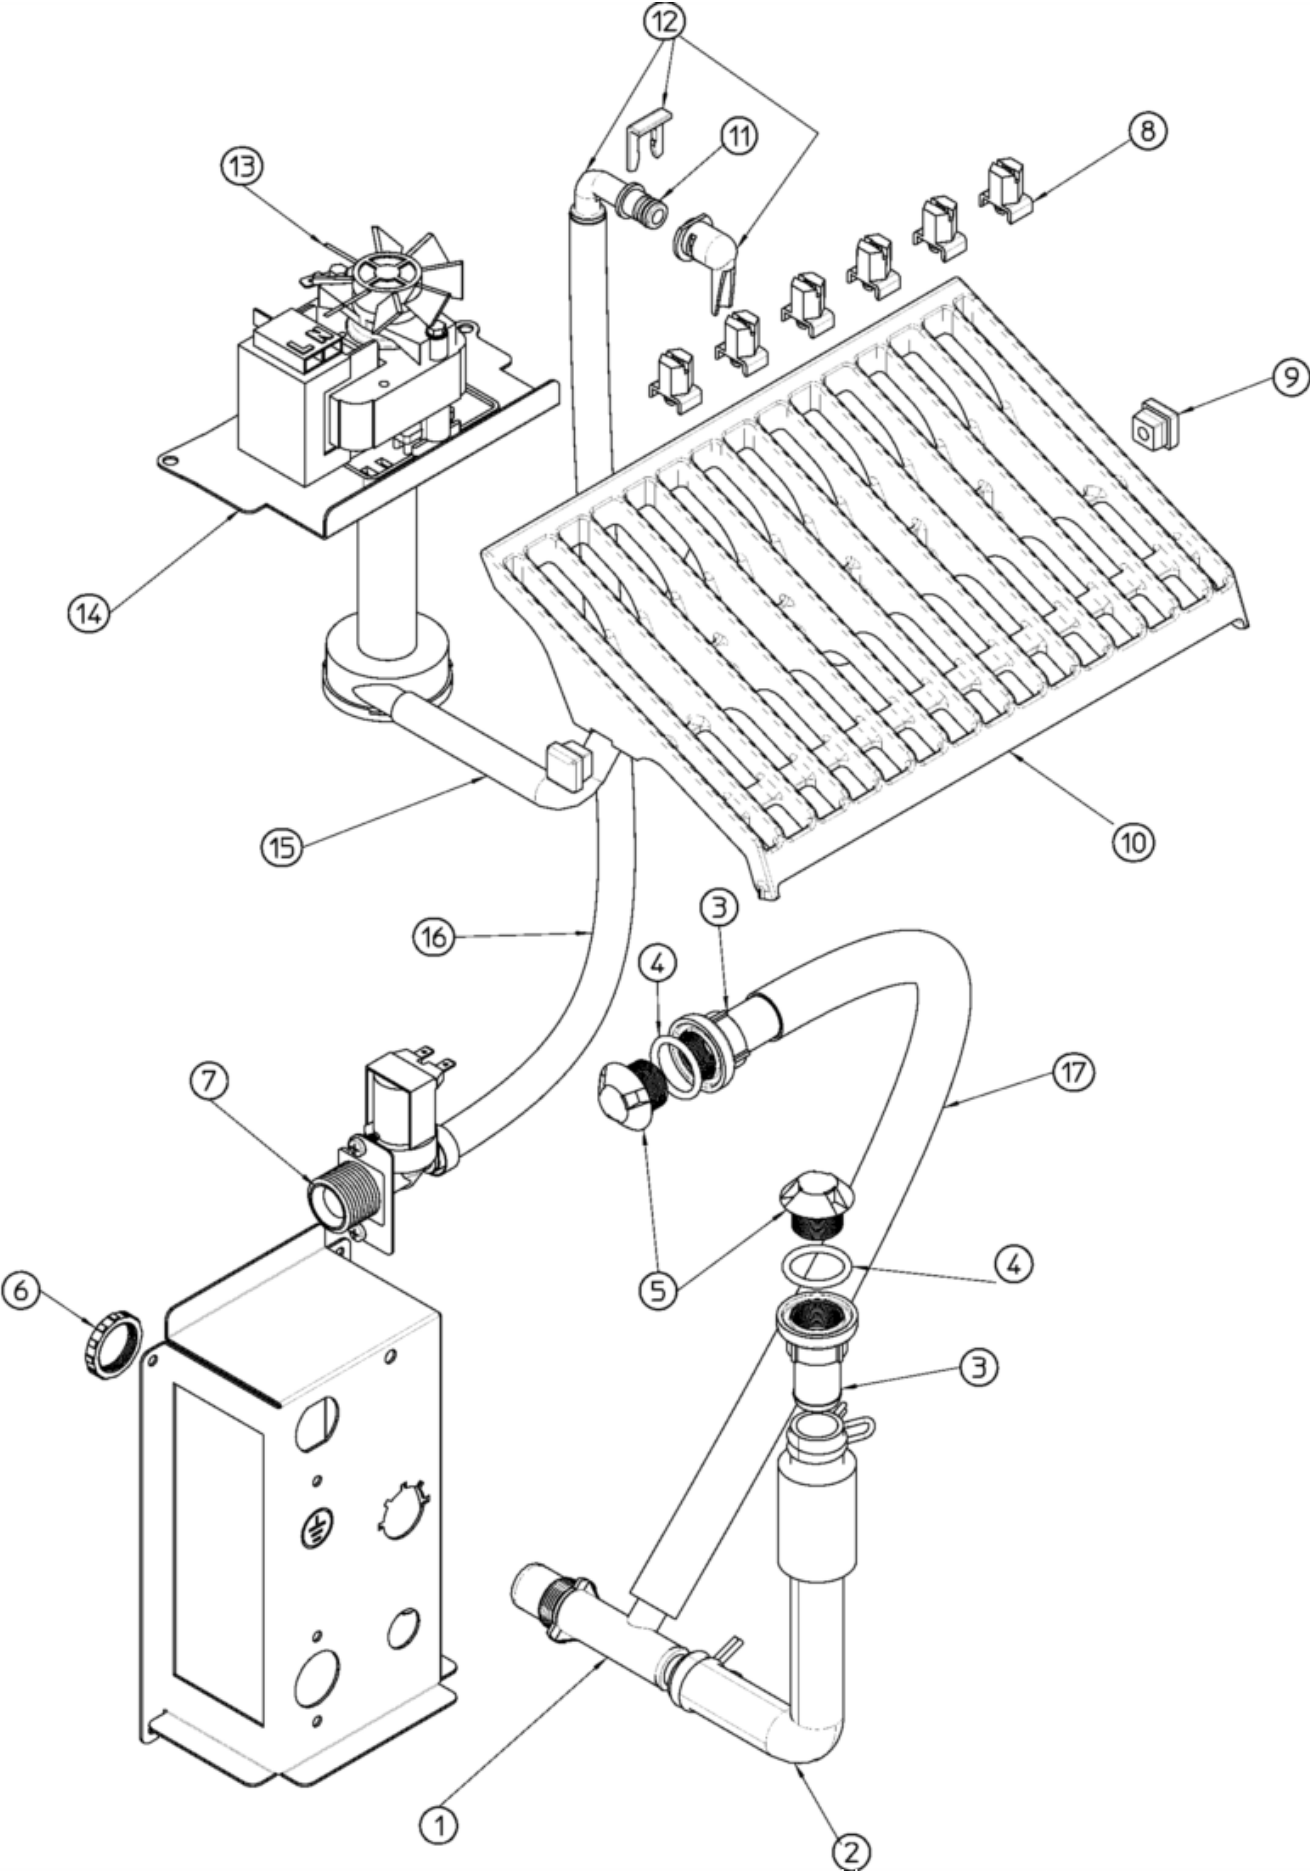

WATER SYSTEM

WATER SYSTEM

Pos	Code	Description
1	SC660224 00	TEE TUBE
1	SC660993 00	FITTING
2	SC610148 10	TUBE
3	SC660219 02	DRAIN FITTING
4	SC640134 00	O RING
5	SC660211 01	DRAIN FILTER
6	SC660535 00	PLASTIC NUT
7	SC650105 64	WATER INLET VALVE
8	SC660558 00R	SPRAY NOZZLE (10 PCS)
9	SC660557 00	SPRAY CUP
10	SC661082 00	SPRAY BAR & CHUTE
11	SC640041 31	O RING OR 2031 (WRAS-FDA)
12	SC793172 00R	WATER INLET ASSY
13	SC620423 01R	WATER PUMP 230/50/1
14	SC724485 00	METAL BRACKET
15	SC610204 01	WATER TUBE
16	SC281900 01	TUBE 16X10
17	SC610204 00	TUBE