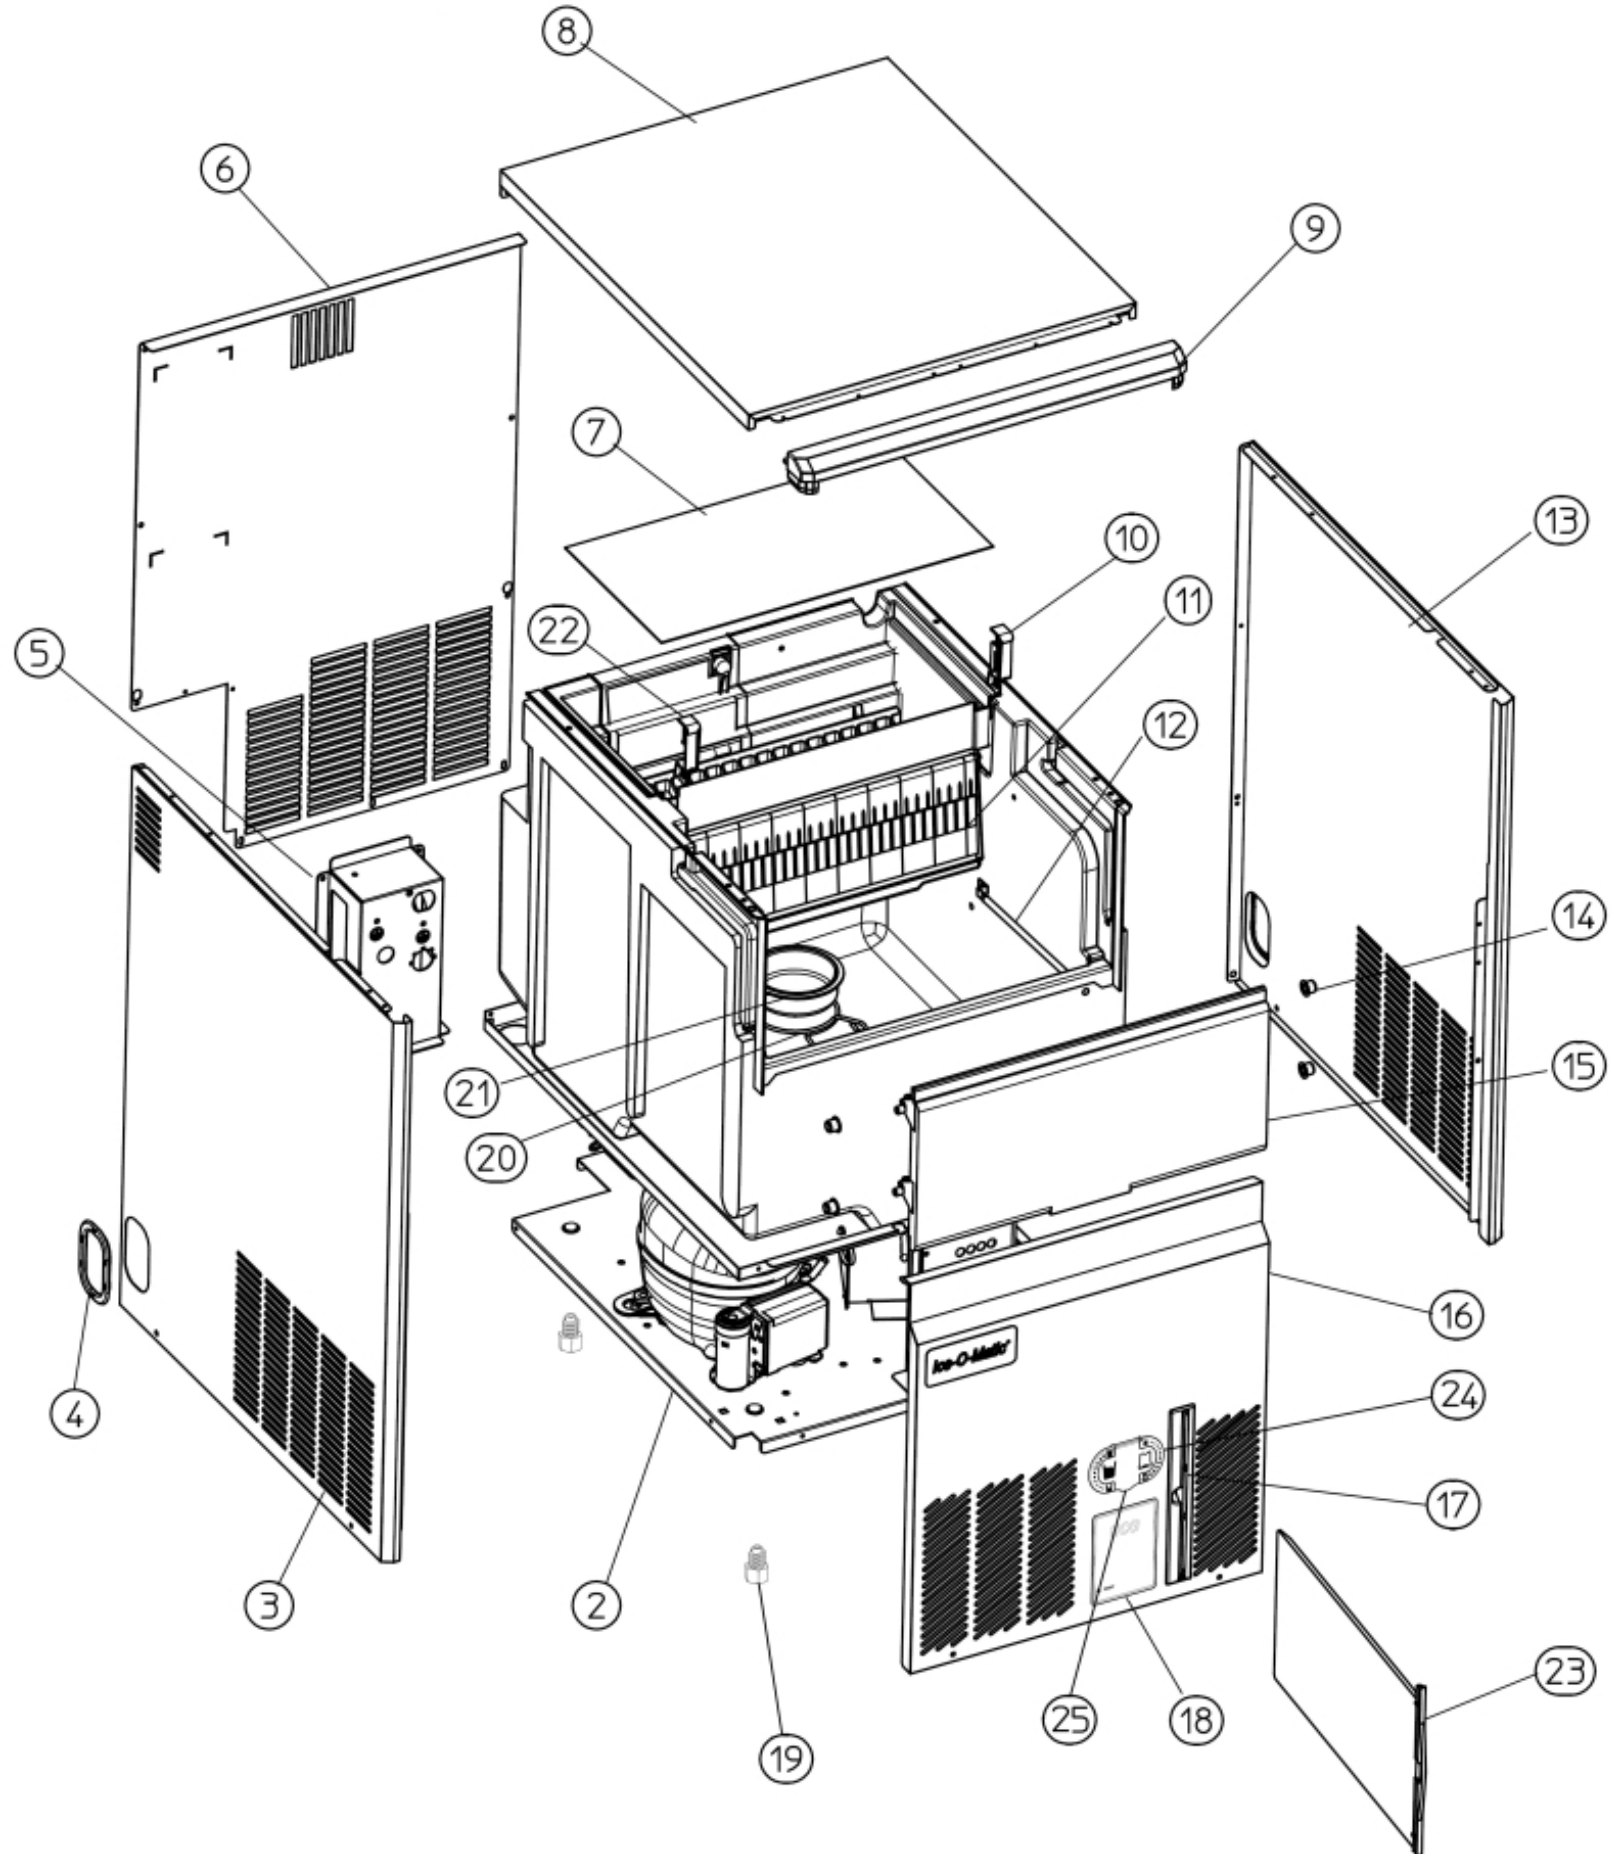

UCG 45

SPARE PARTS LIST

R134a version

**ICE-O-Matic
11100 East 45th Ave
Denver, Colorado 80239**

REV. 11/2020

- 1 UNIT PANELS
- 2 REFRIGERANT SYSTEM – AIR COOLED
- 3 REFRIGERANT SYSTEM – WATER COOLED5
- 4 WATER SYSTEM
- 5 CONTROL BOX

UNIT PANELS

Pos	Code	Description
2	SC704420 00	BASE
3	SC726035 00	LEFT SIDE PANEL
4	SC661070 00	PLASTIC PROTECTION
5	SC702705 00	WATER HOOK UP PANEL
6	SC702674 00	REAR PANEL
7	SC742033 04	EVAPORATOR COVER
8	SC726036 00	TOP PANEL ASSY
9	SC661252 01	FRONT TRIM
10	SC660388 0	CURTAIN BRACKET (RIGHT)
11	SC784457 06R	CURTAIN ASSY
12	SC732017 00	BULB HOLDER
13	SC726034 00	RIGHT SIDE PANEL
14	SC660286 00	BUSHING
15	SC661220 02	GRAY DOOR RAL 7075
16	SC726042 00	FRONT PANEL-AIR COOLED VERSION
16	SC726042 01	FRONT PANEL-WATER COOLED VERSION
17	SC660804 03	AIR FILTER SEAT
18	SC651774 00	LABEL
19	SC650382 01	LEG
20	SC460047 00	SPRING
21	SC660741 00	PLASTIC PLUG
22	SC660388 01	CURTAIN BRACKET (LEFT)
23	SC660805 04	AIR FILTER
24	SC661092 07	PLASTIC HOUSING
25	SC661092 07	PLASTIC COVER